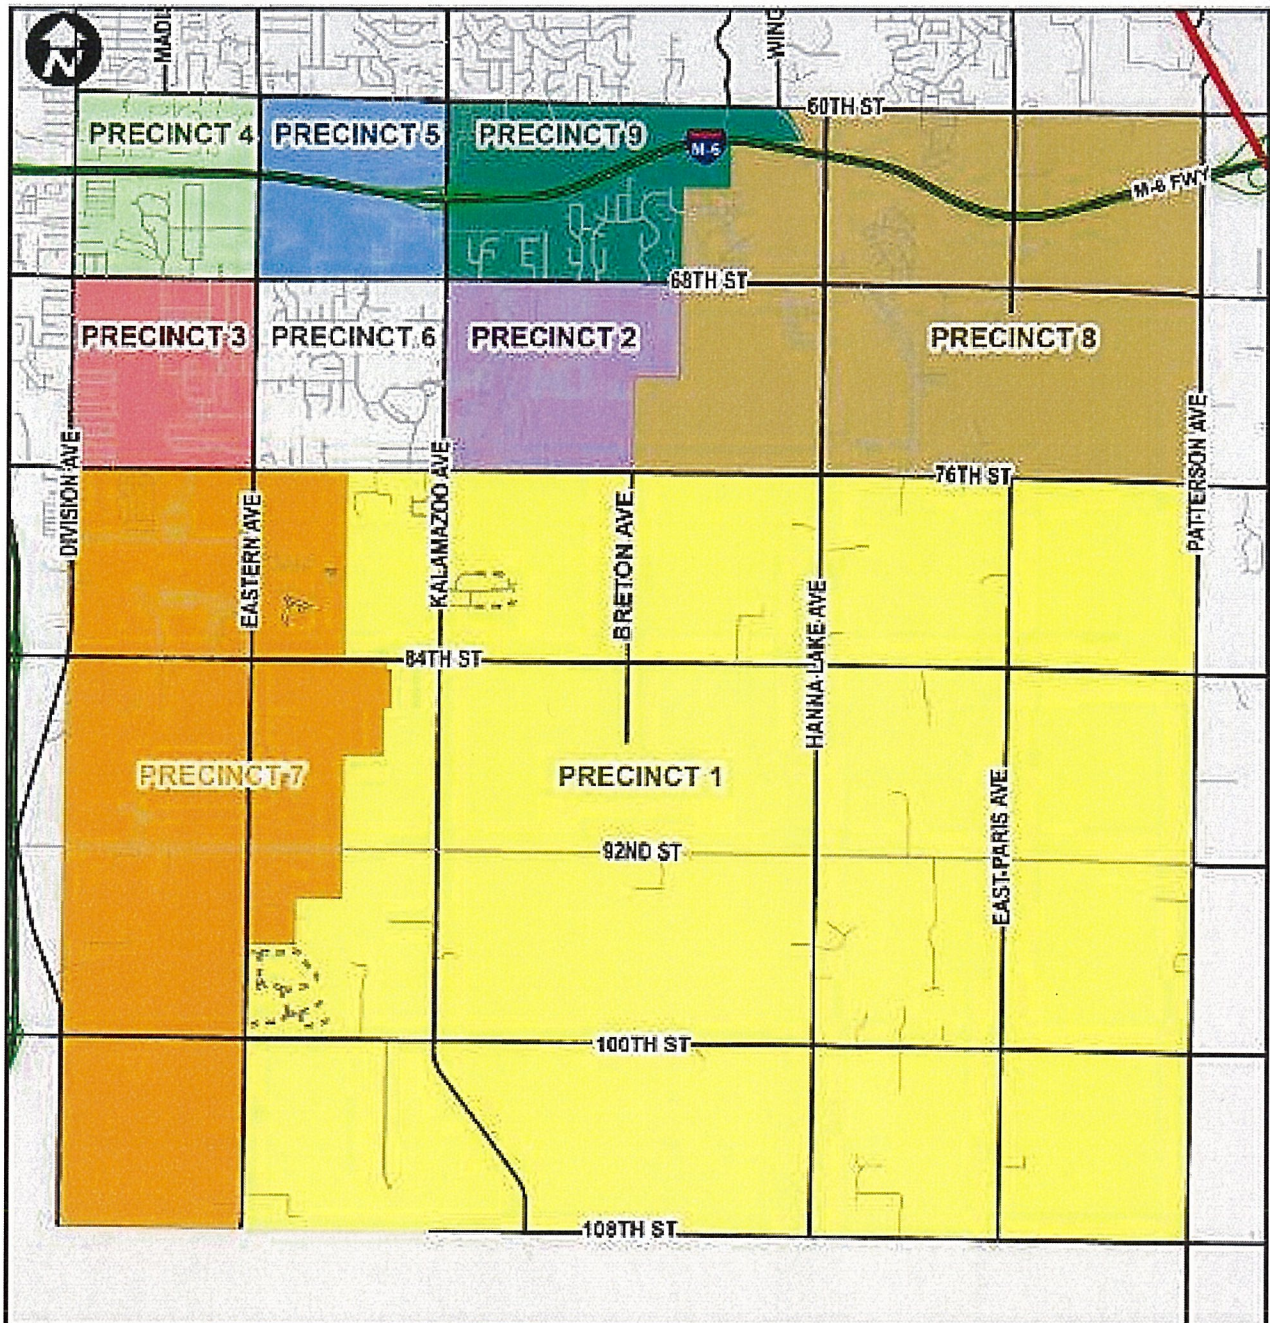

GAINES CHARTER TOWNSHIP PRECINCT MAP - 2016

POLLING LOCATIONS

PRECINCTS 1&2:

Gaines Charter Township Offices – Lower Level
8555 Kalamazoo Avenue SE

PRECINCT 6:

Hillside Community Church
1440 68th Street

PRECINCT 3:

Gaines Library
421 68th Street SE

PRECINCT 7:

Providence Christian Reformed Church
7730 Eastern Avenue SE

PRECINCTS 4&5:

Heritage Baptist Church
1570 60th Street SE

PRECINCTS 8&9:

Ada Bible Church
2045 68th Street SE