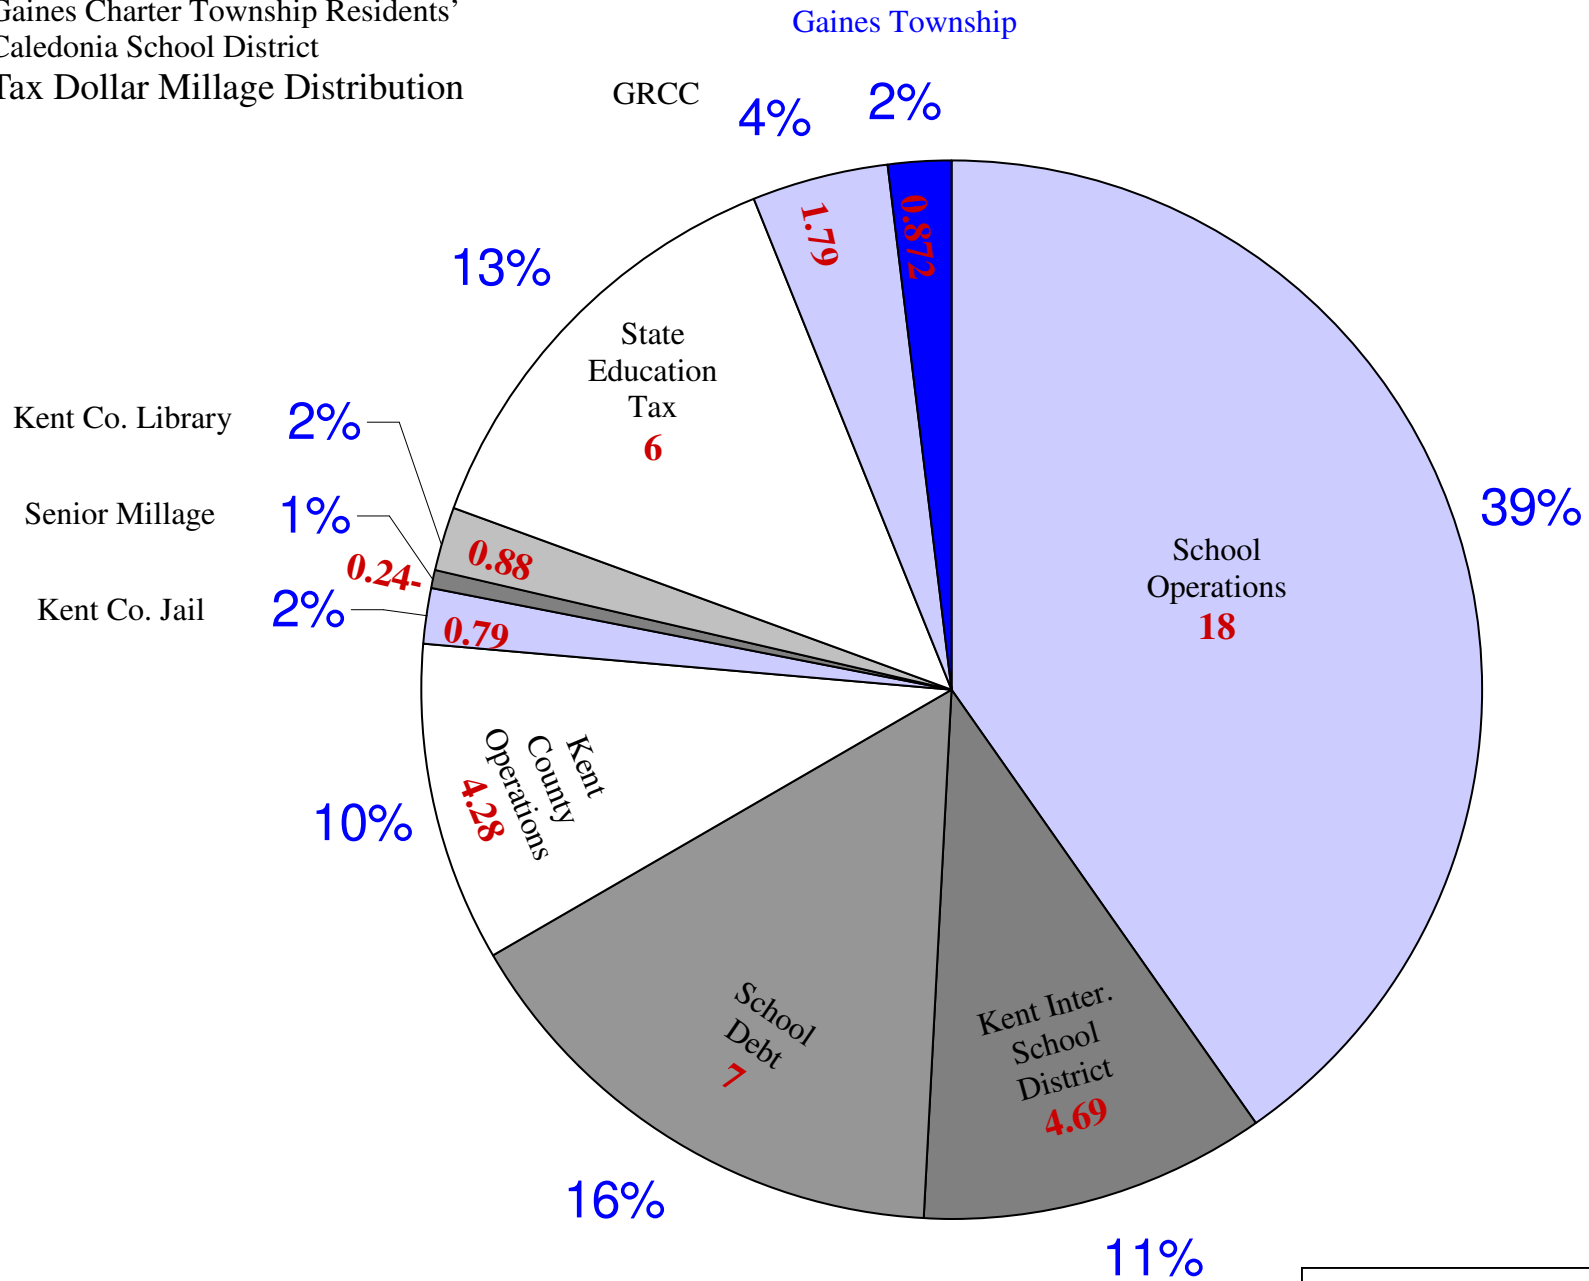

February 14, 2007
 Gaines Charter Township Residents'
 Caledonia School District
 Tax Dollar Millage Distribution

Note:
 1. Actual millage rates in red.
 2. Percentage received from millage in blue.